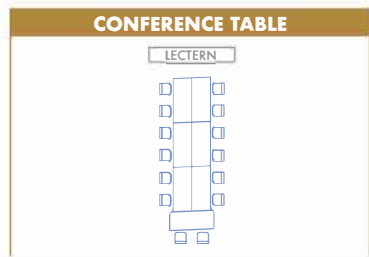

Boardroom	20	N/A	N/A	N/A
Gregory	20	N/A	N/A	N/A
Citrus Rooms	18	N/A	N/A	N/A
Vineyard	14	N/A	N/A	N/A
Salton Sea	14	N/A	N/A	N/A
Joshua Tree*	20	N/A	N/A	N/A
Date Palm	16	N/A	N/A	N/A