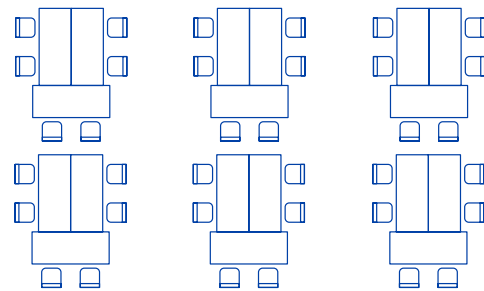

THEATER

LECTERN

CLASSROOM

LECTERN

WORKSHOP DOUBLE

LECTERN

WORKSHOP TRIPLE

LECTERN

TRAIN

LECTERN

SQUARE

LECTERN

U-SHAPE

LECTERN

CONFERENCE TABLE

LECTERN

RIVERSIDE CONFERENCE CENTER

ROOM CAPACITIES BY SET-UP

Conference Center staff will work with you to determine the best set-up for your meeting, Citrus rooms 1 through 6 can be combined into one large room. Vineyard, Salton Sea, Joshua Tree, and Date Palm rooms are smaller conference rooms with single room capacity only.