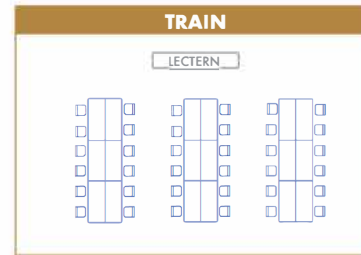

ROOMS	SINGLE ROOM	USING 2 ROOMS	USING 4 ROOMS	USING 6 ROOMS
Boardroom	48	N/A	N/A	N/A
Gregory	24	N/A	N/A	N/A
Citrus Rooms	36	112	224	336
Vineyard	24	N/A	N/A	N/A
Salton Sea	24	N/A	N/A	N/A
Joshua Tree*	24	N/A	N/A	N/A
Date Palm	24	N/A	N/A	N/A