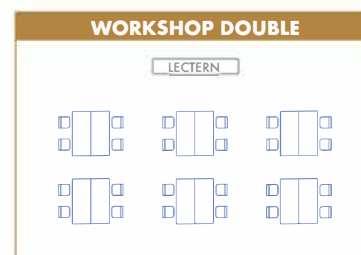

Boardroom	48	N/A	N/A	N/A
Gregory	48	N/A	N/A	N/A
Citrus Rooms	N/A	N/A	N/A	N/A
Vineyard	24	N/A	N/A	N/A
Salton Sea	24	N/A	N/A	N/A
Joshua Tree*	24	N/A	N/A	N/A
Date Palm	24	N/A	N/A	N/A