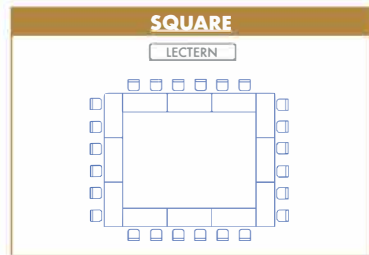

Boardroom	40	N/A	N/A	N/A
Gregory	28	N/A	N/A	N/A
Citrus Rooms	28	60	N/A	N/A
Vineyard	20	N/A	N/A	N/A
Salton Sea	20	N/A	N/A	N/A
Joshua Tree*	28	N/A	N/A	N/A
Date Palm	20	N/A	N/A	N/A