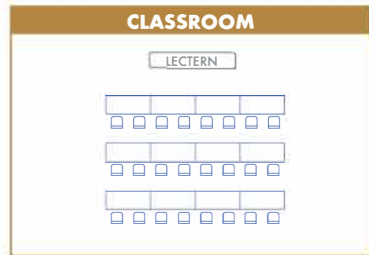

THEATER

LECTERN

CLASSROOM

LECTERN

WORKSHOP DOUBLE

LECTERN

WORKSHOP TRIPLE

LECTERN

TRAIN

LECTERN

SQUARE

LECTERN

U-SHAPE

LECTERN

CONFERENCE TABLE

LECTERN

RIVERSIDE CONFERENCE CENTER

ROOM CAPACITIES BY SET-UP

Conference Center staff will work with you to determine the best set-up for your meeting, Citrus rooms 1 through 6 can be combined into one large room. Vineyard, Salton Sea, Joshua Tree, and Date Palm rooms are smaller conference rooms with single room capacity only.