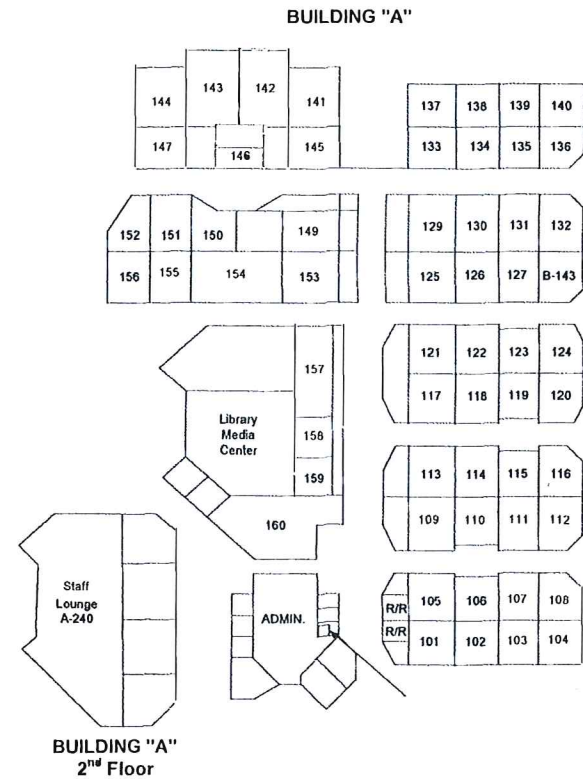

VALLEY VIEW HIGH

Student Check In: Gymnasium

MORENO VALLEY UNIFIED SCHOOL DISTRICT Moreno Valley, CA VALLEY VIEW HIGH	
	SITE PLANS
	JAY V. HEIM
	June 28, 2006
38 of 40	