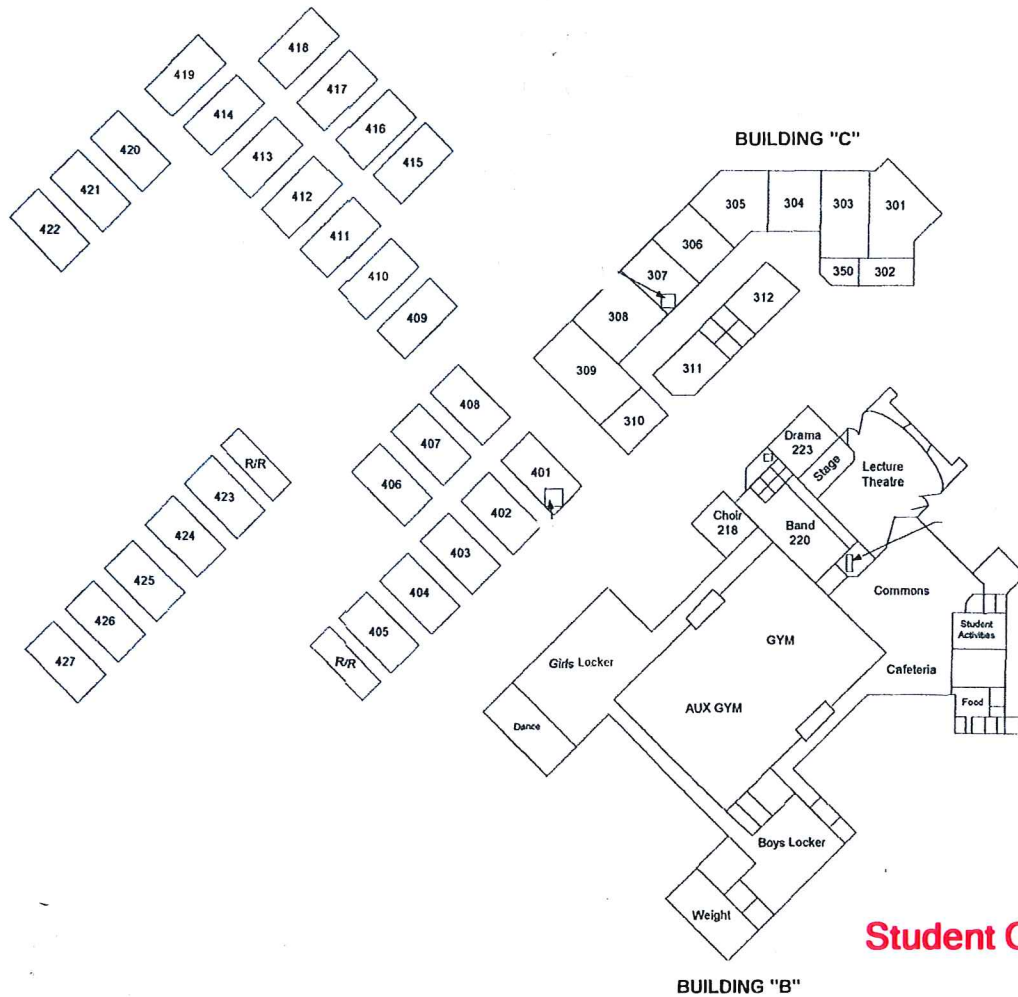

VALLEY VIEW HIGH

Student Check In: Gymnasium

MORENO VALLEY UNIFIED SCHOOL DISTRICT Moreno Valley, CA VALLEY VIEW HIGH	
	SITE PLANS
	JAY V. HEIM
	June 28, 2006
38 of 40	